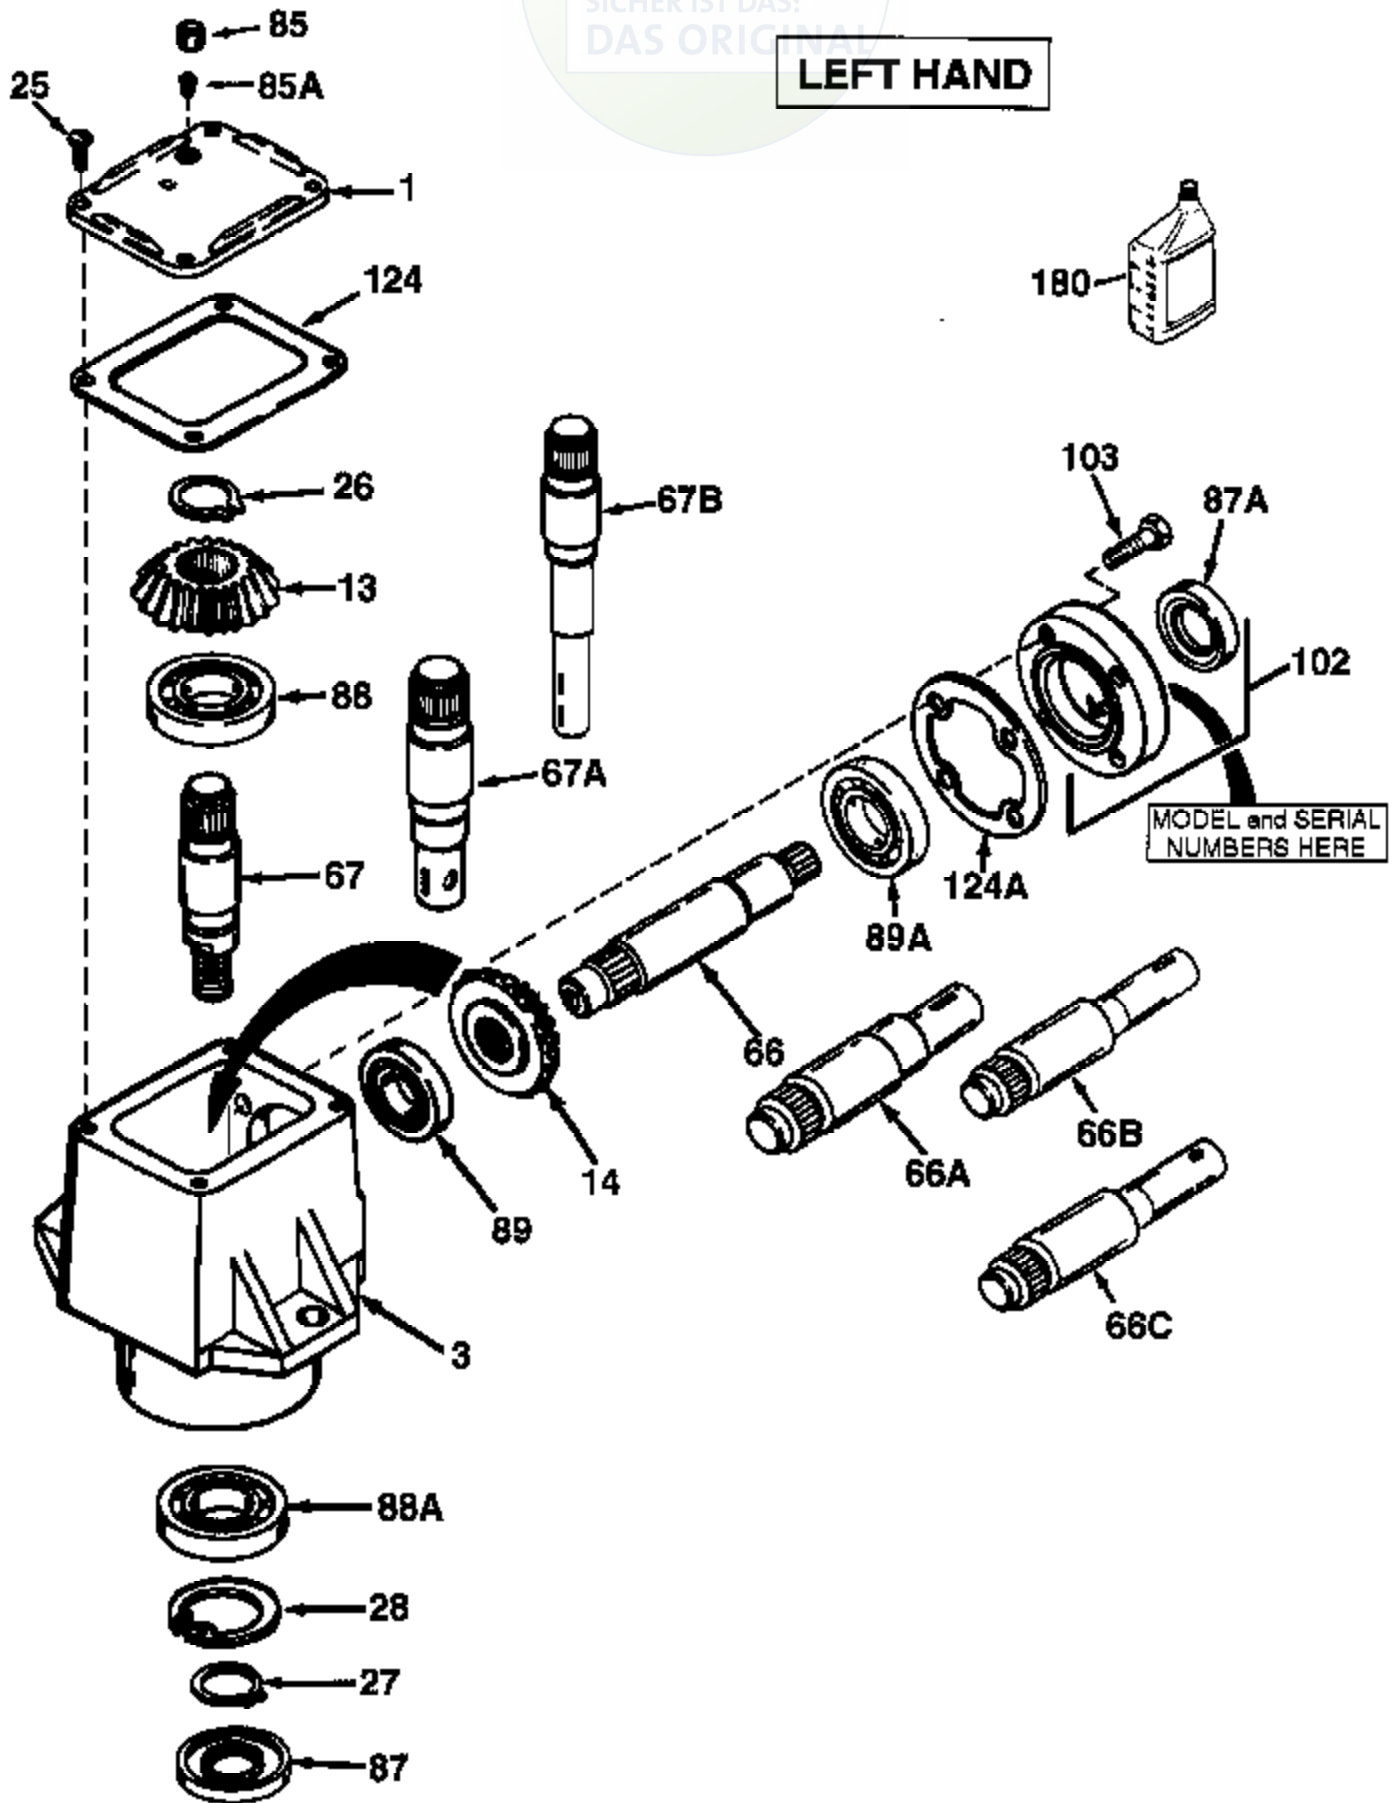

JOIST

SICHER IST DAS:
DAS ORIGINAL

LEFT HAND

Ref #	Part Number	Qty	Description
1	772067	1	Right Angle Drive Head Cover
3	770092A	1	Right Angle Drive Housing
13	778101A	1	Miter Gear (17 teeth-steel)
14	778101A	1	Miter Gear (17 teeth-steel)
25	792025	4	Screw, 10-24 x 1/2"
26	788018	1	Retaining Ring
27	788019	1	Retaining Ring
28	792119	1	Retaining Ring
66	776041A	1	Input Pinion Shaft (4-31/64" long)
67	776425	1	Output Shaft (4.648" long)
85	792039	1	Pipe Plug, 1/8-27
87	788029A	1	Oil Seal 7/8"
87A	788031	1	Oil Seal 7/8"
88	780034	3	Ball Bearing 7/8" ID
89	780024	1	Ball Bearing 3/4" ID
102	786029	1	Retainer Cap & Seal (Incl. 87A & 103)
103	792026	4	Bolt, 1/4-20 x 7/8"
124	788028	1	Gasket
124A	788030B	1	Retainer Gasket

1000-1000-091 Page 2 of 2
Peerless Oil Seal 7/8"